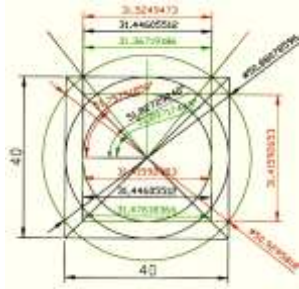

2015 A.D. PCST Calendar

Point on the Circle, the Square, the Triangle

PCST: Symmetry Cross POINT on the CIRCLE on the SQUARE on the TRIANGLE -BRIDGES 2014 Seoul Korea
 Quadrature of the Circle, Compass and Ruler - NOVEL CONCEPT - via "The Quadrature Triangle"

For Value of $\pi = 4 / \text{SQRT}(\Phi) [= 3.14460551..]$

© Copyright 1986 -2014 Eur Ing Panagiotis Chr. Stefanides CEng MIET

几何形状的黄金根对称性

Geometry Design and Vector Definition of Coordinates by P.Stefanides, <http://www.stefanides.gr>
 AutoCad Computerized Drawing by Dr. J. Kandylas