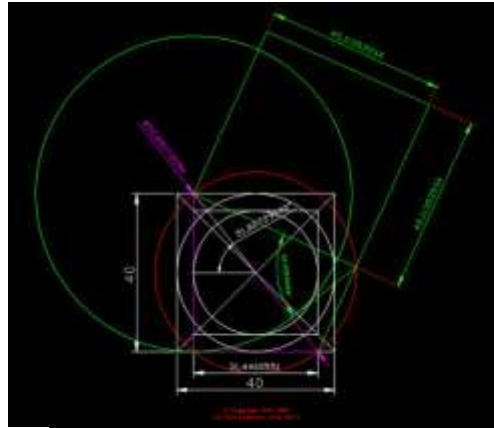

CALENDAR Quadrature Compass and Ruler- P.Stefanides **2014** AD Via The Special "Quadrature Triangle"

$$\pi \cdot \sqrt{\phi} = 4, \quad D = 40 \cdot \sqrt{\phi}, \quad \pi \cdot D = 4 \cdot 40, \quad [\pi/4] \cdot D^2 = 40 \cdot 40 \cdot \sqrt{\phi} = [45.11353943]^2$$

Geometry Design and Vector Definition of Coordinates by P.Stefanides via The Quadrature Triangle

AutoCad Computerized Drawing by Dr. J. Kandylas

© Copyright 1987 - 2013 Eur Ing Panagiotis Chr. Stefanides CEng MIET